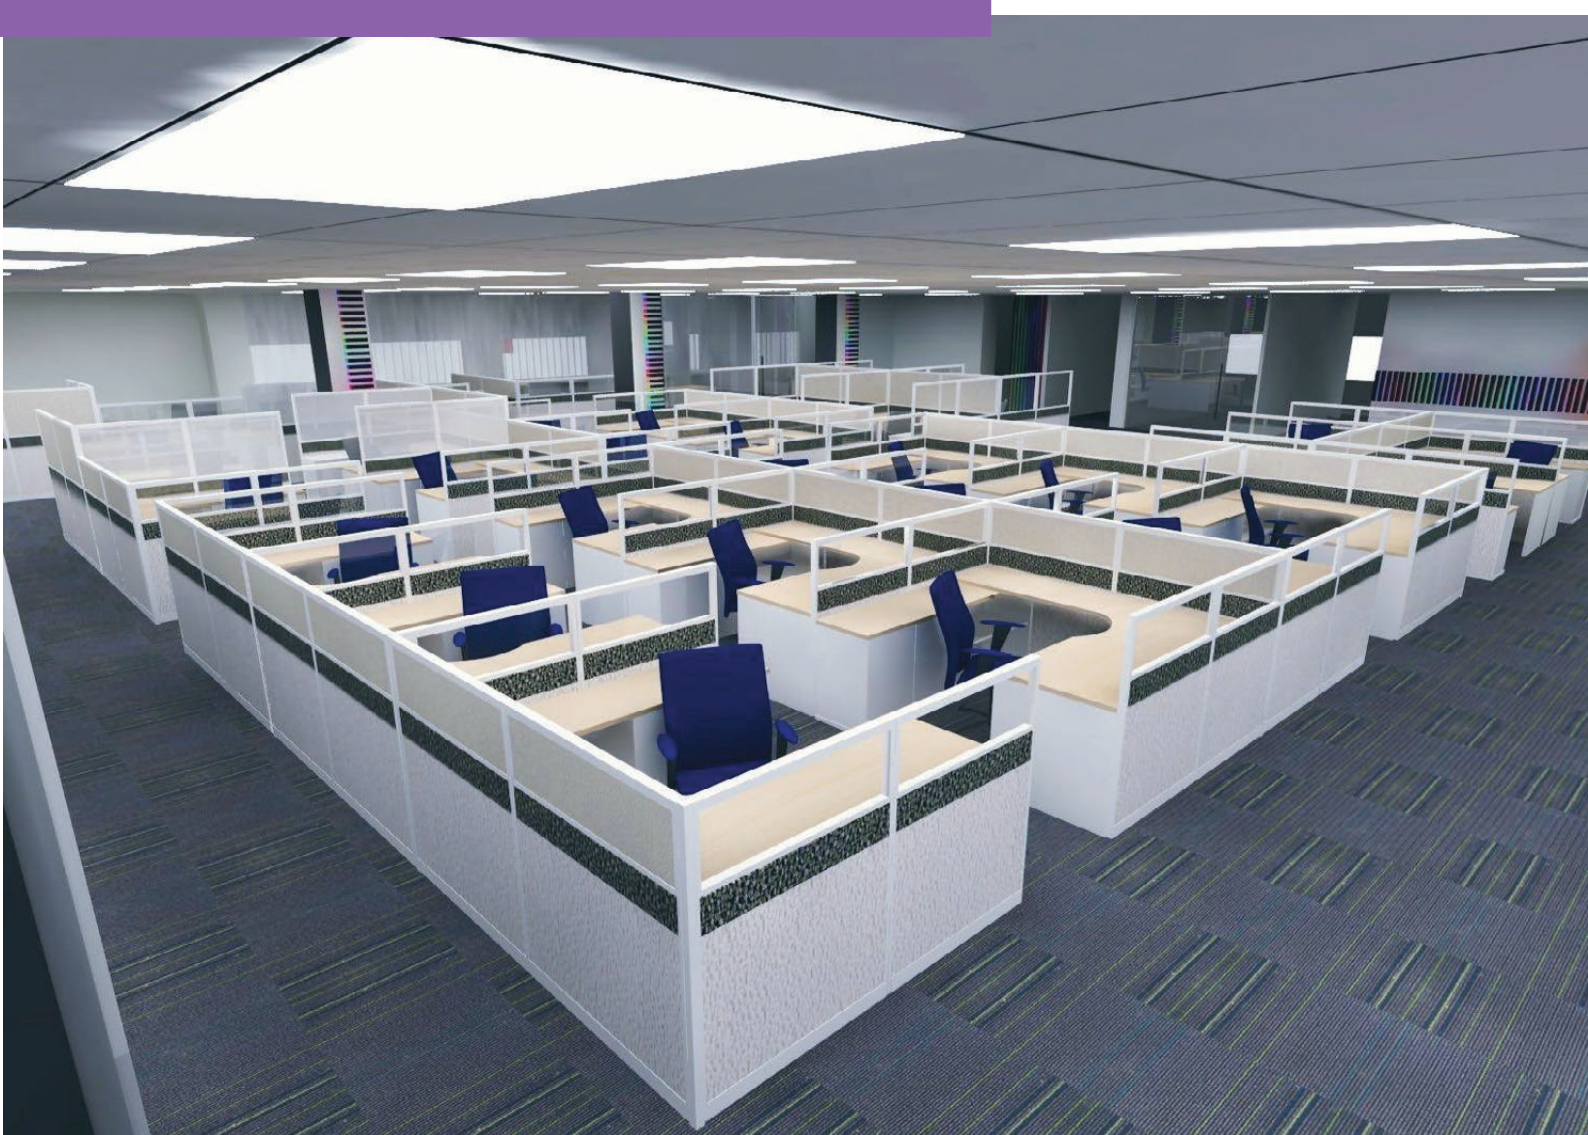

SATISFIVE ...SATISFY YOUR OFFICE NEEDS

We offer the best quality of office furniture available in today's market. From contemporary to traditional, functional to luxurious, we've got the answer to all your furnishing needs, no matter what your budget will allow. What's more, if you see something you like, but want it in a different size, color or finish, just give us a call and we'll be glad to order it for you.

We appreciate your interest, and look forward to helping you make your office everything you want it to be.